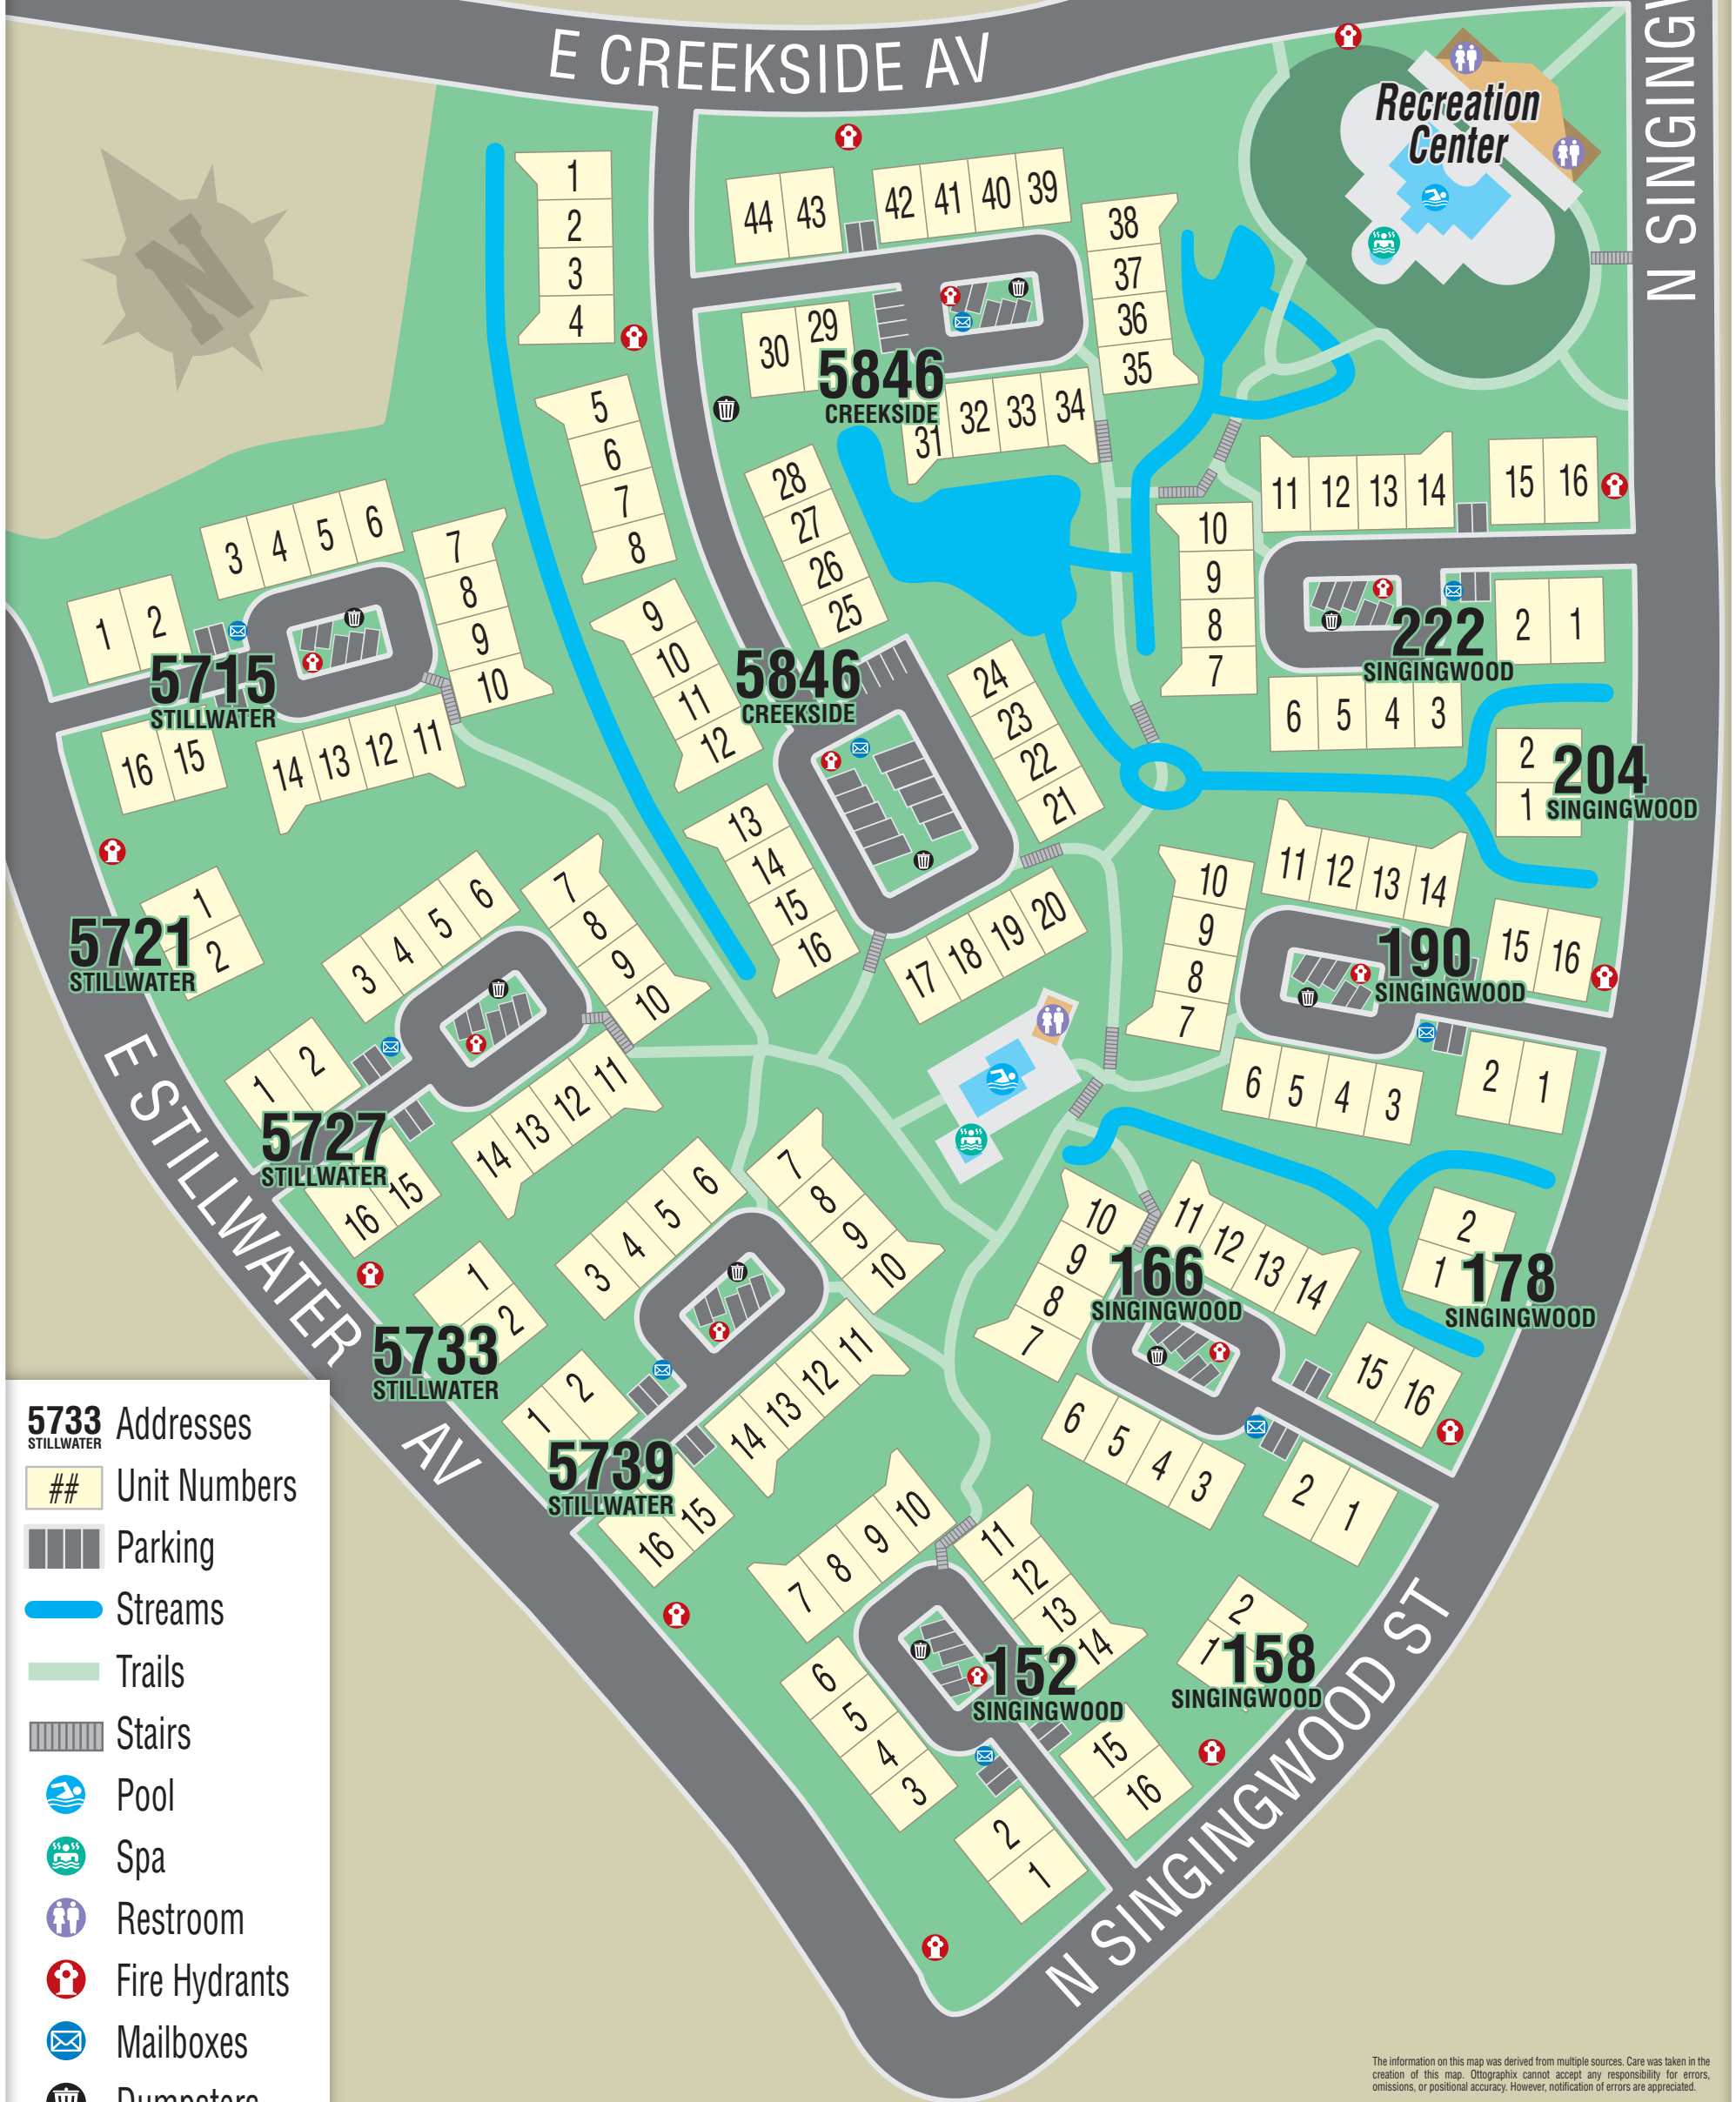

STREAM HOUSE

HOME OWNERS ASSOCIATION

N SINGINGWOOD ST

E CREEKSIDE AV

- **5733** Stillwater Addresses
- **#** Unit Numbers
- Parking
- Streams
- Trails
- Stairs
- Pool
- Spa
- Restroom
- Fire Hydrants
- Mailboxes
- Dumpsters

CARTOGRAPHY: OttoMaps.com